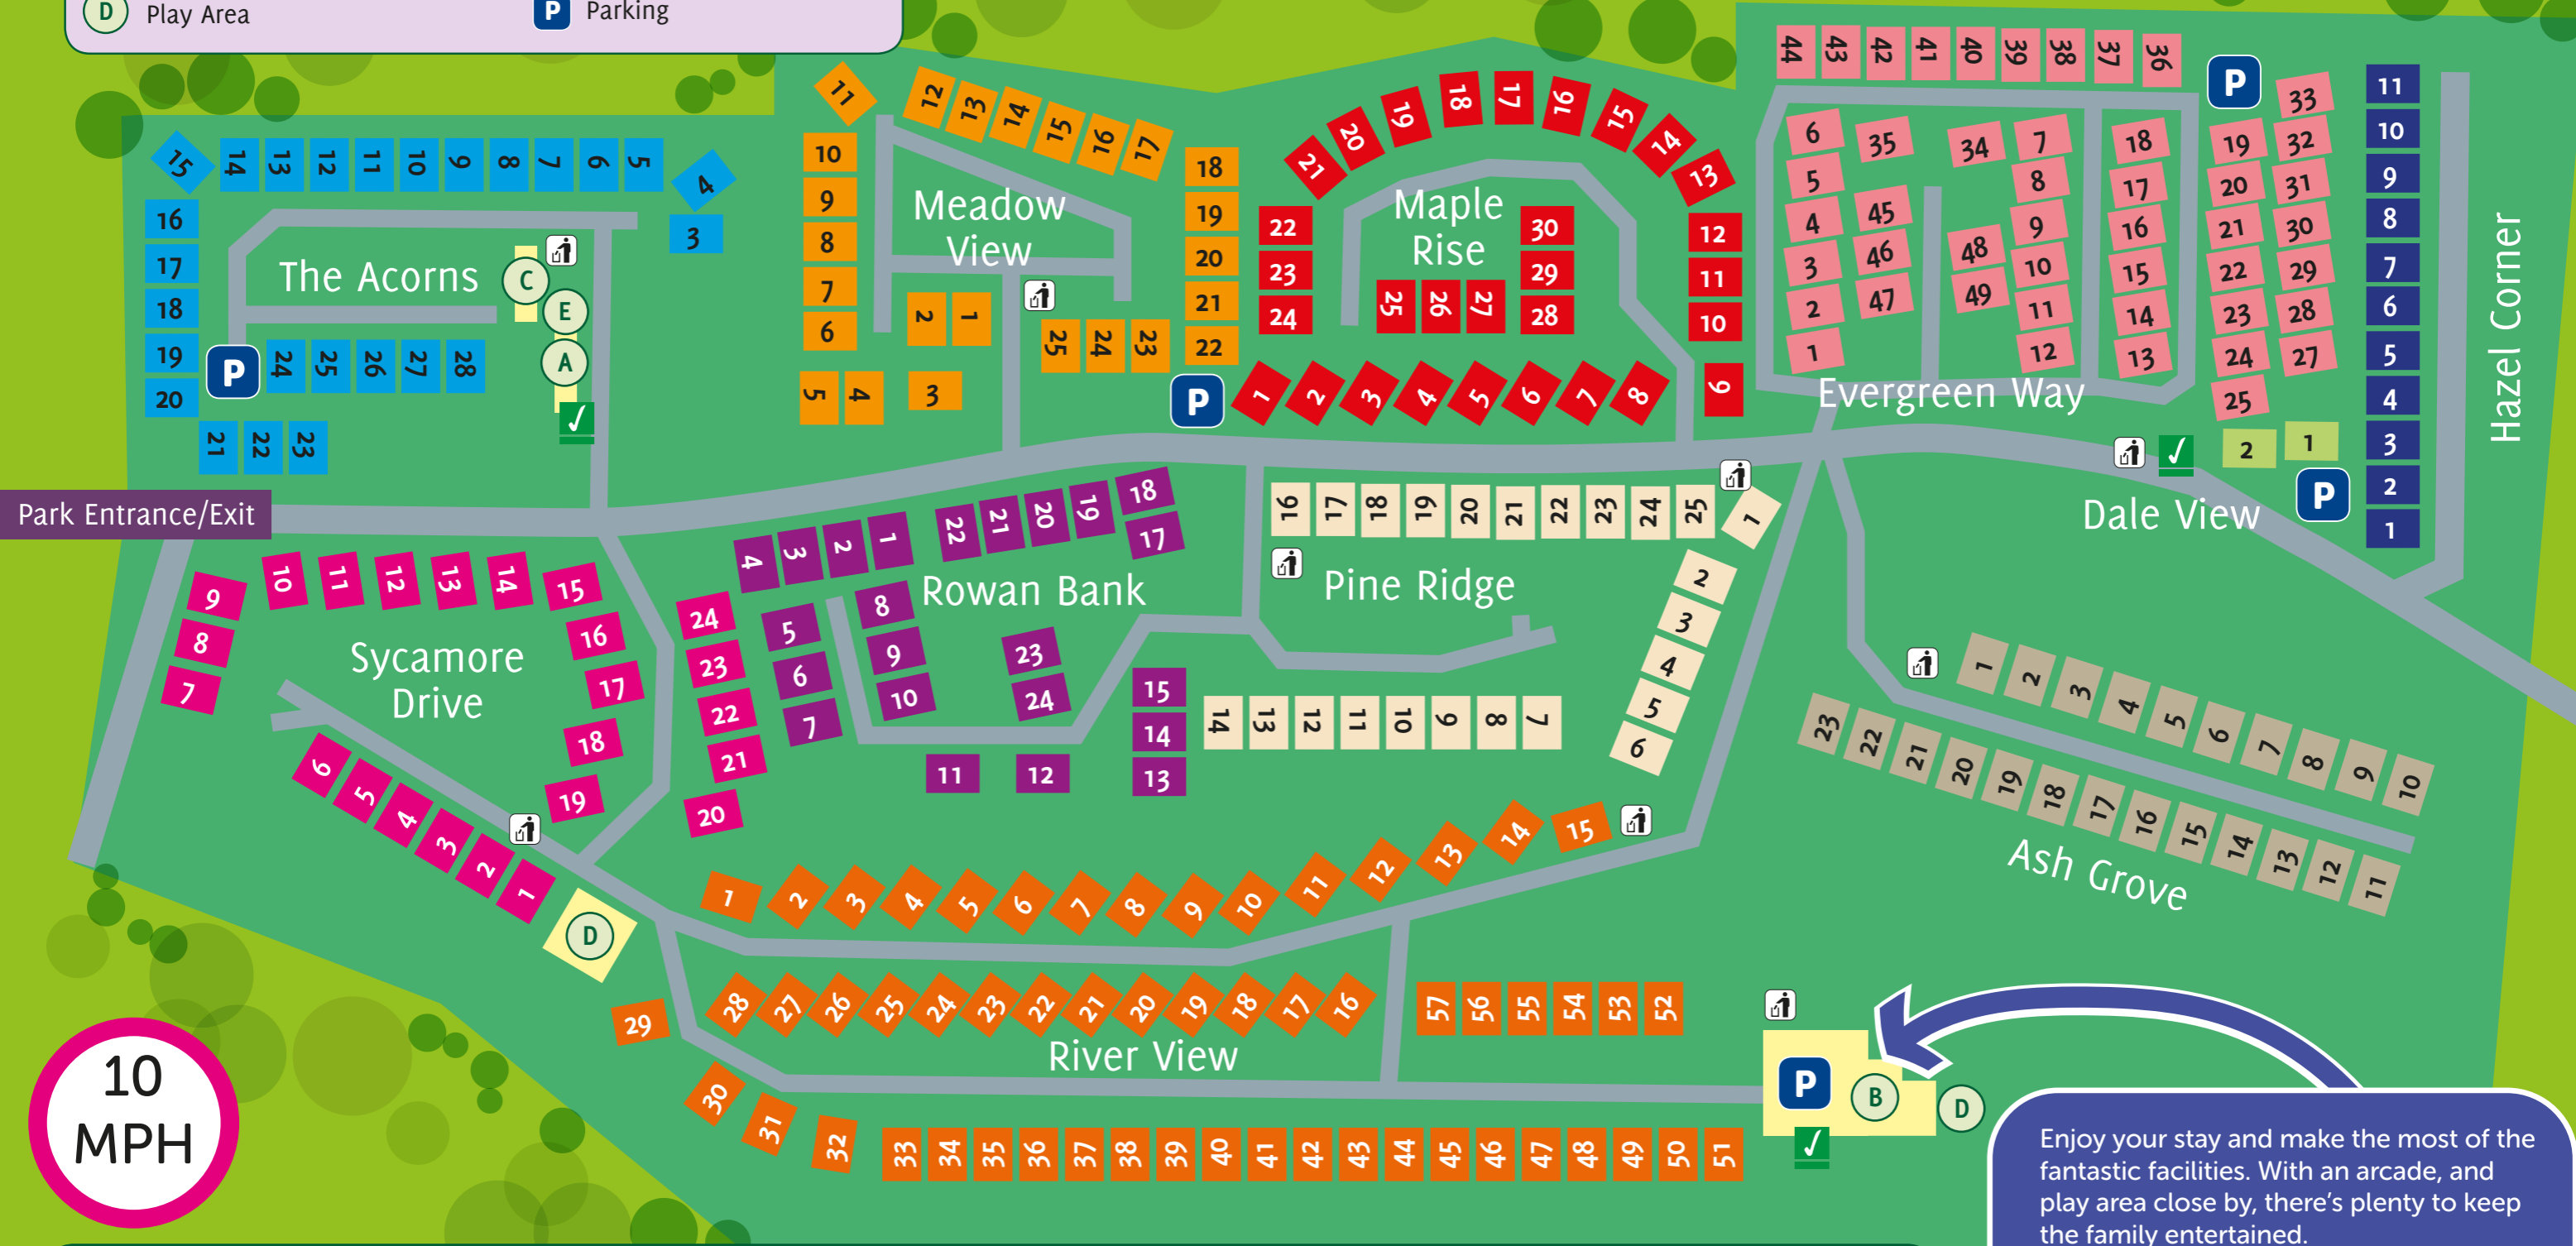

Map Key

A Reception/Holiday Home Sales	E Shop
B Bar/Restaurant/Arcade	✓ Fire Assembly Point
C Launderette	♻️ Bin & Recycling Points
D Play Area	P Parking

10 MPH

 The Acorns	 Sycamore Drive	 Rowan Bank	 River View	 Pine Ridge	 Dale View
 Meadow View	 Maple Rise	 Evergreen Way	 Ash Grove	 Hazel Corner	

Enjoy your stay and make the most of the fantastic facilities. With an arcade, and play area close by, there's plenty to keep the family entertained.

You'll also find the Riverview Bar & Grill where you can enjoy freshly cooked meals and refreshments.