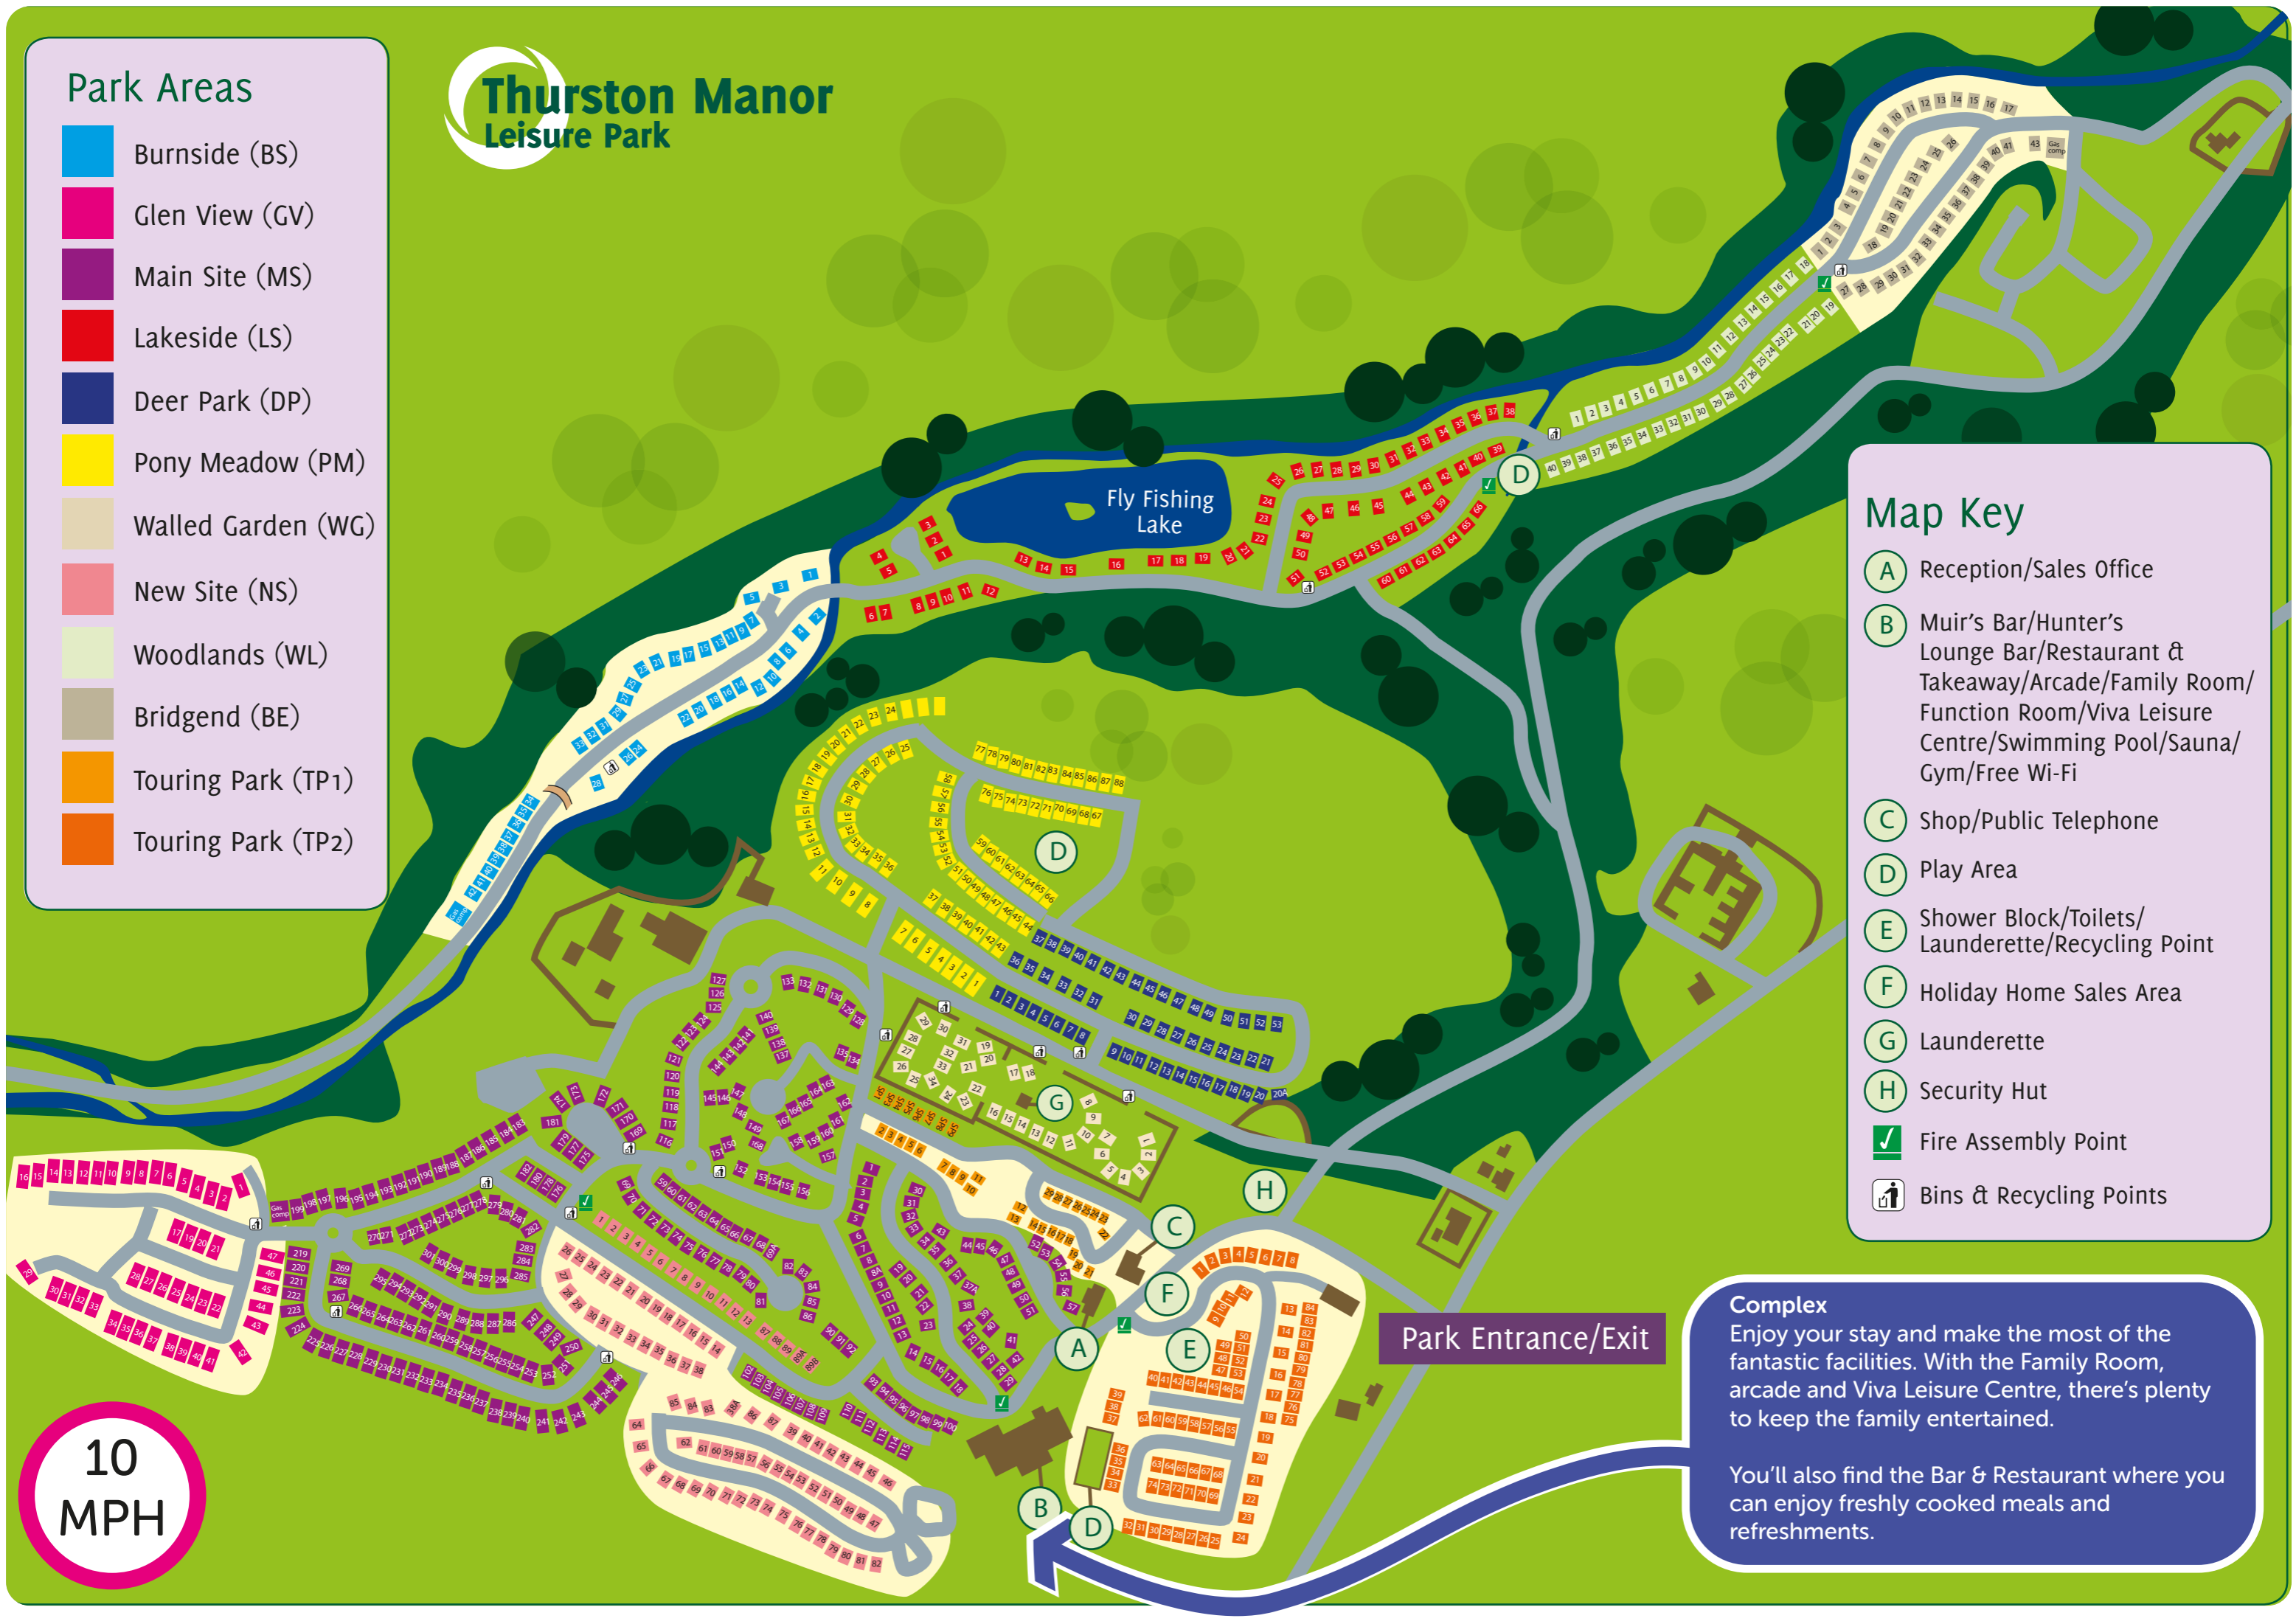

Thurston Manor Leisure Park

Park Areas

- Burnside (BS)
- Glen View (GV)
- Main Site (MS)
- Lakeside (LS)
- Deer Park (DP)
- Pony Meadow (PM)
- Walled Garden (WG)
- New Site (NS)
- Woodlands (WL)
- Bridgend (BE)
- Touring Park (TP1)
- Touring Park (TP2)

Map Key

- A Reception/Sales Office
- B Muir's Bar/Hunter's Lounge Bar/Restaurant & Takeaway/Arcade/Family Room/Function Room/Viva Leisure Centre/Swimming Pool/Sauna/Gym/Free Wi-Fi
- C Shop/Public Telephone
- D Play Area
- E Shower Block/Toilets/Laundrette/Recycling Point
- F Holiday Home Sales Area
- G Laundrette
- H Security Hut
- ✓ Fire Assembly Point
- Bins & Recycling Points

10
MPH

Complex
Enjoy your stay and make the most of the fantastic facilities. With the Family Room, arcade and Viva Leisure Centre, there's plenty to keep the family entertained.

You'll also find the Bar & Restaurant where you can enjoy freshly cooked meals and refreshments.

Park Entrance/Exit