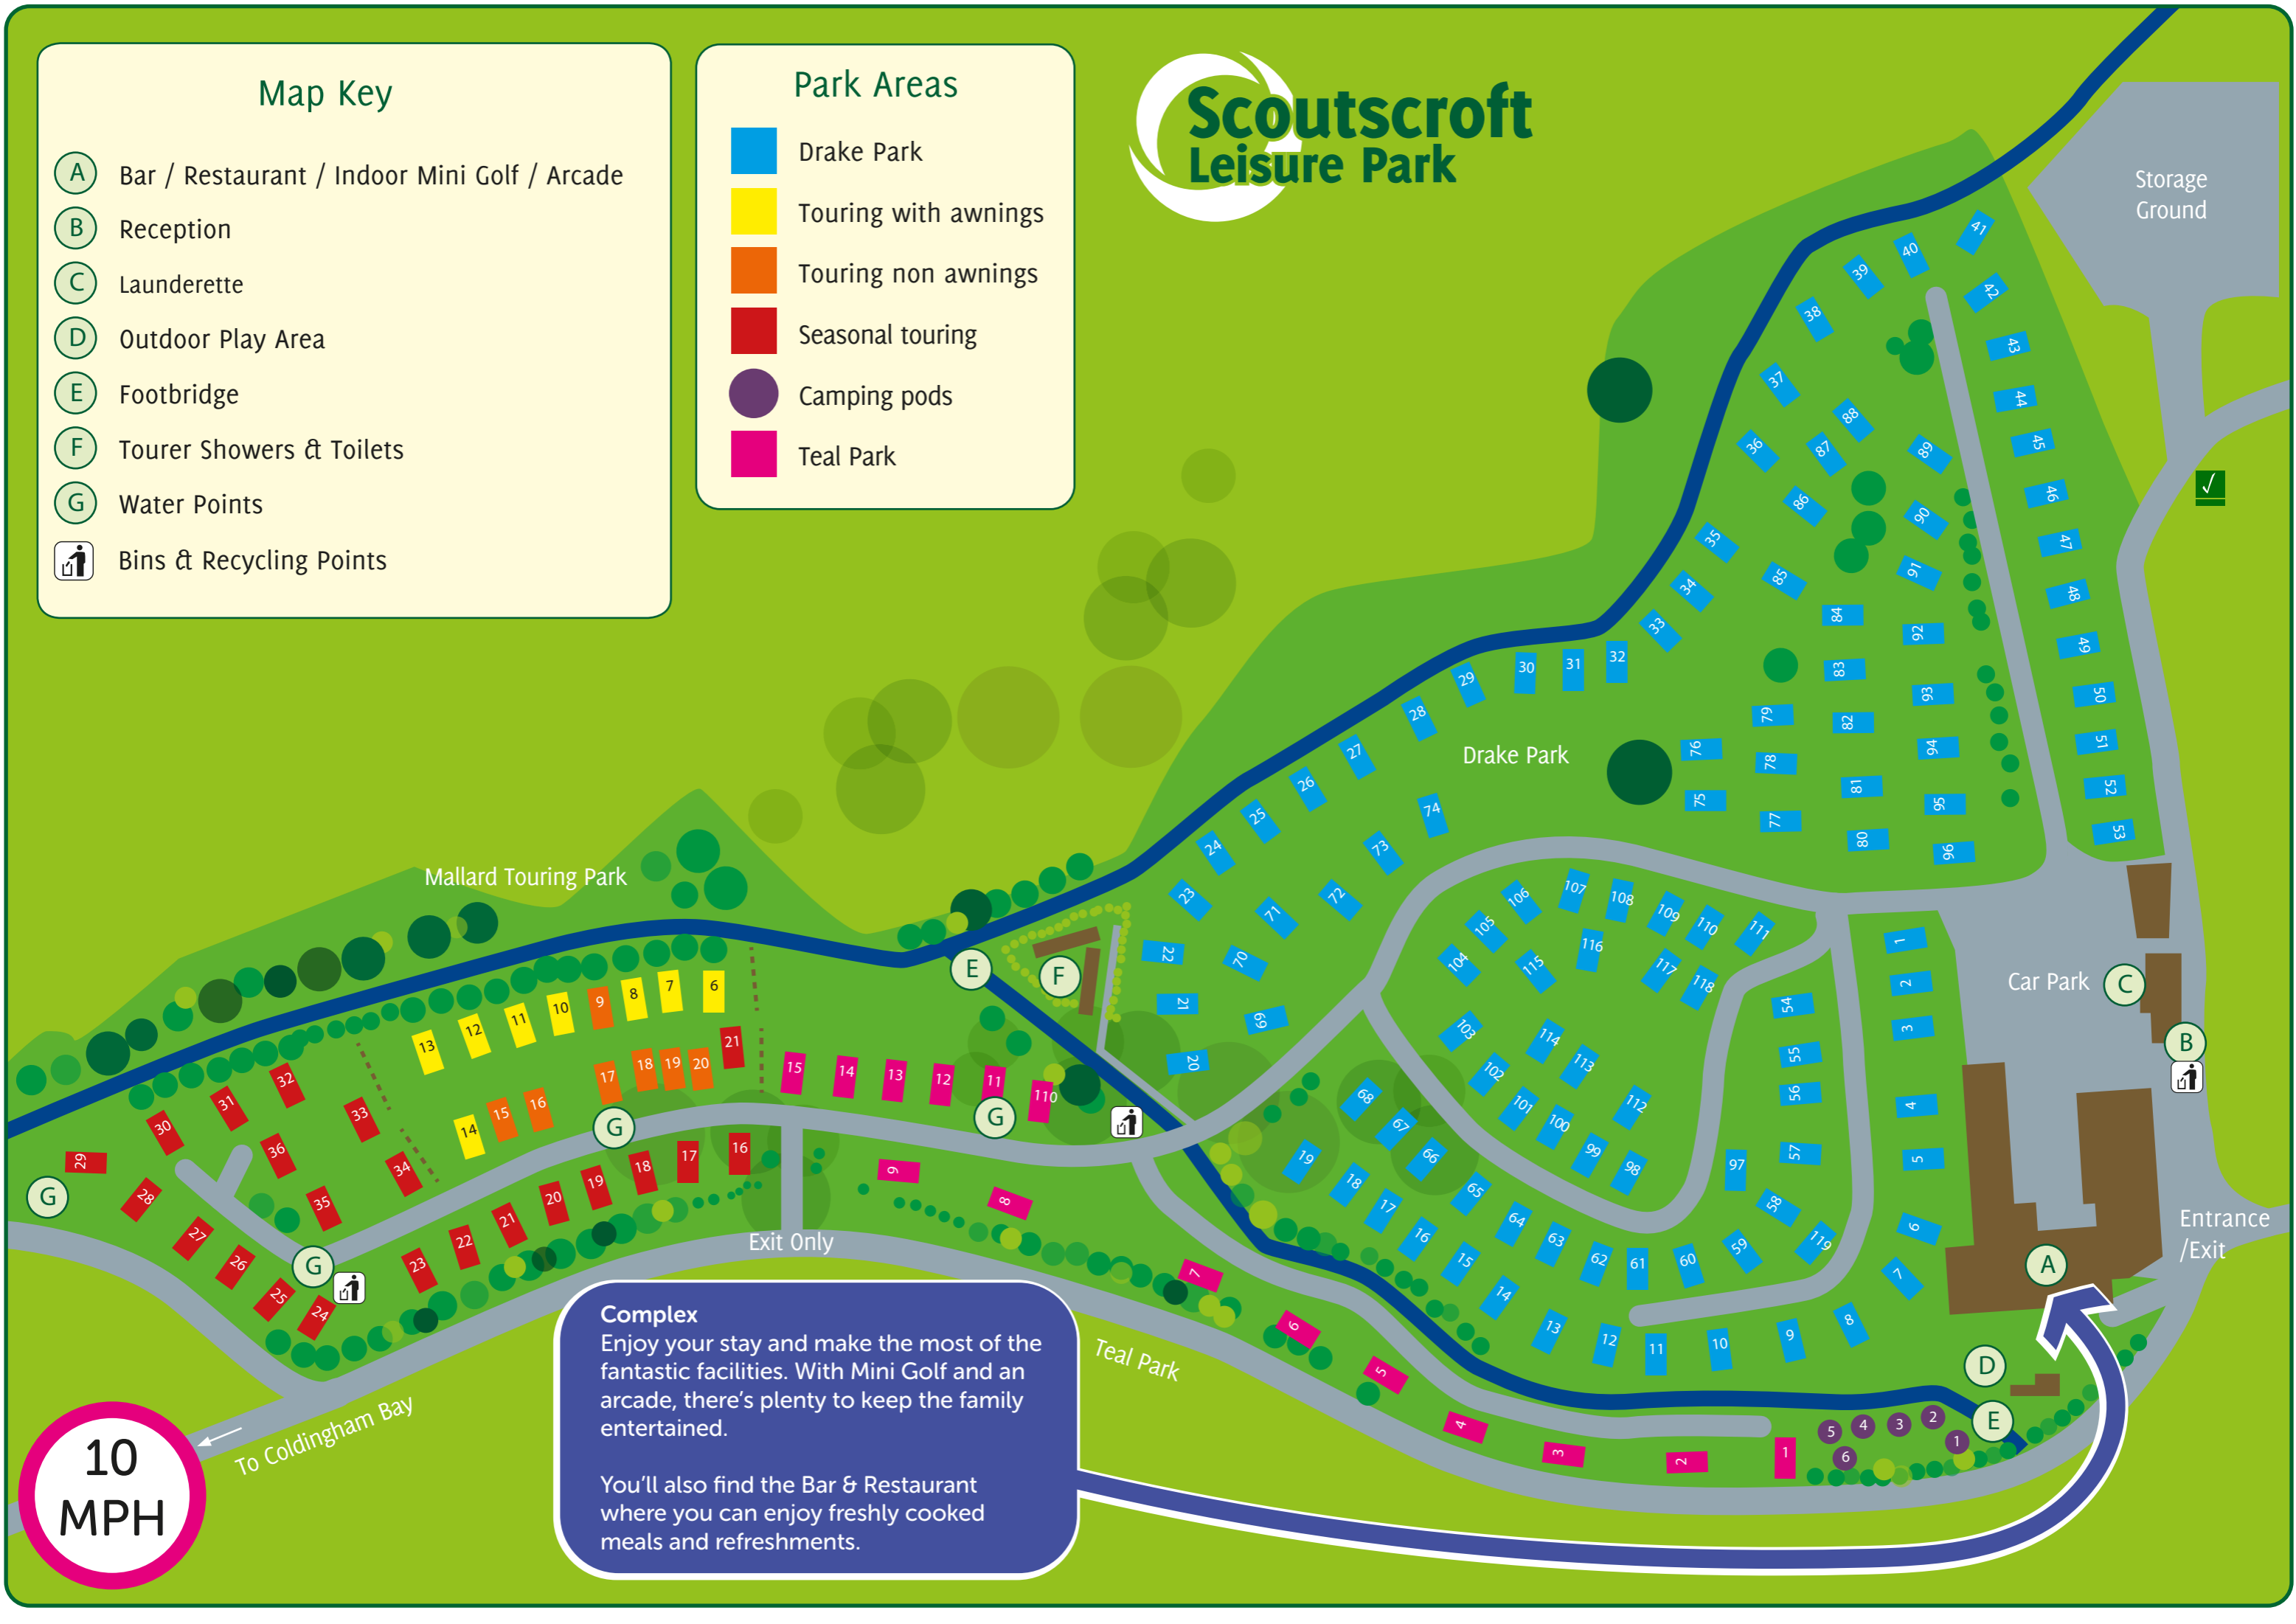

Scoutscroft Leisure Park

Map Key

- (A) Bar / Restaurant / Indoor Mini Golf / Arcade
- (B) Reception
- (C) Launderette
- (D) Outdoor Play Area
- (E) Footbridge
- (F) Tourer Showers & Toilets
- (G) Water Points
-  Bins & Recycling Points

Park Areas

-  Drake Park
-  Touring with awnings
-  Touring non awnings
-  Seasonal touring
-  Camping pods
-  Teal Park

Complex
 Enjoy your stay and make the most of the fantastic facilities. With Mini Golf and an arcade, there's plenty to keep the family entertained.

You'll also find the Bar & Restaurant where you can enjoy freshly cooked meals and refreshments.

10 MPH

To Coldingham Bay