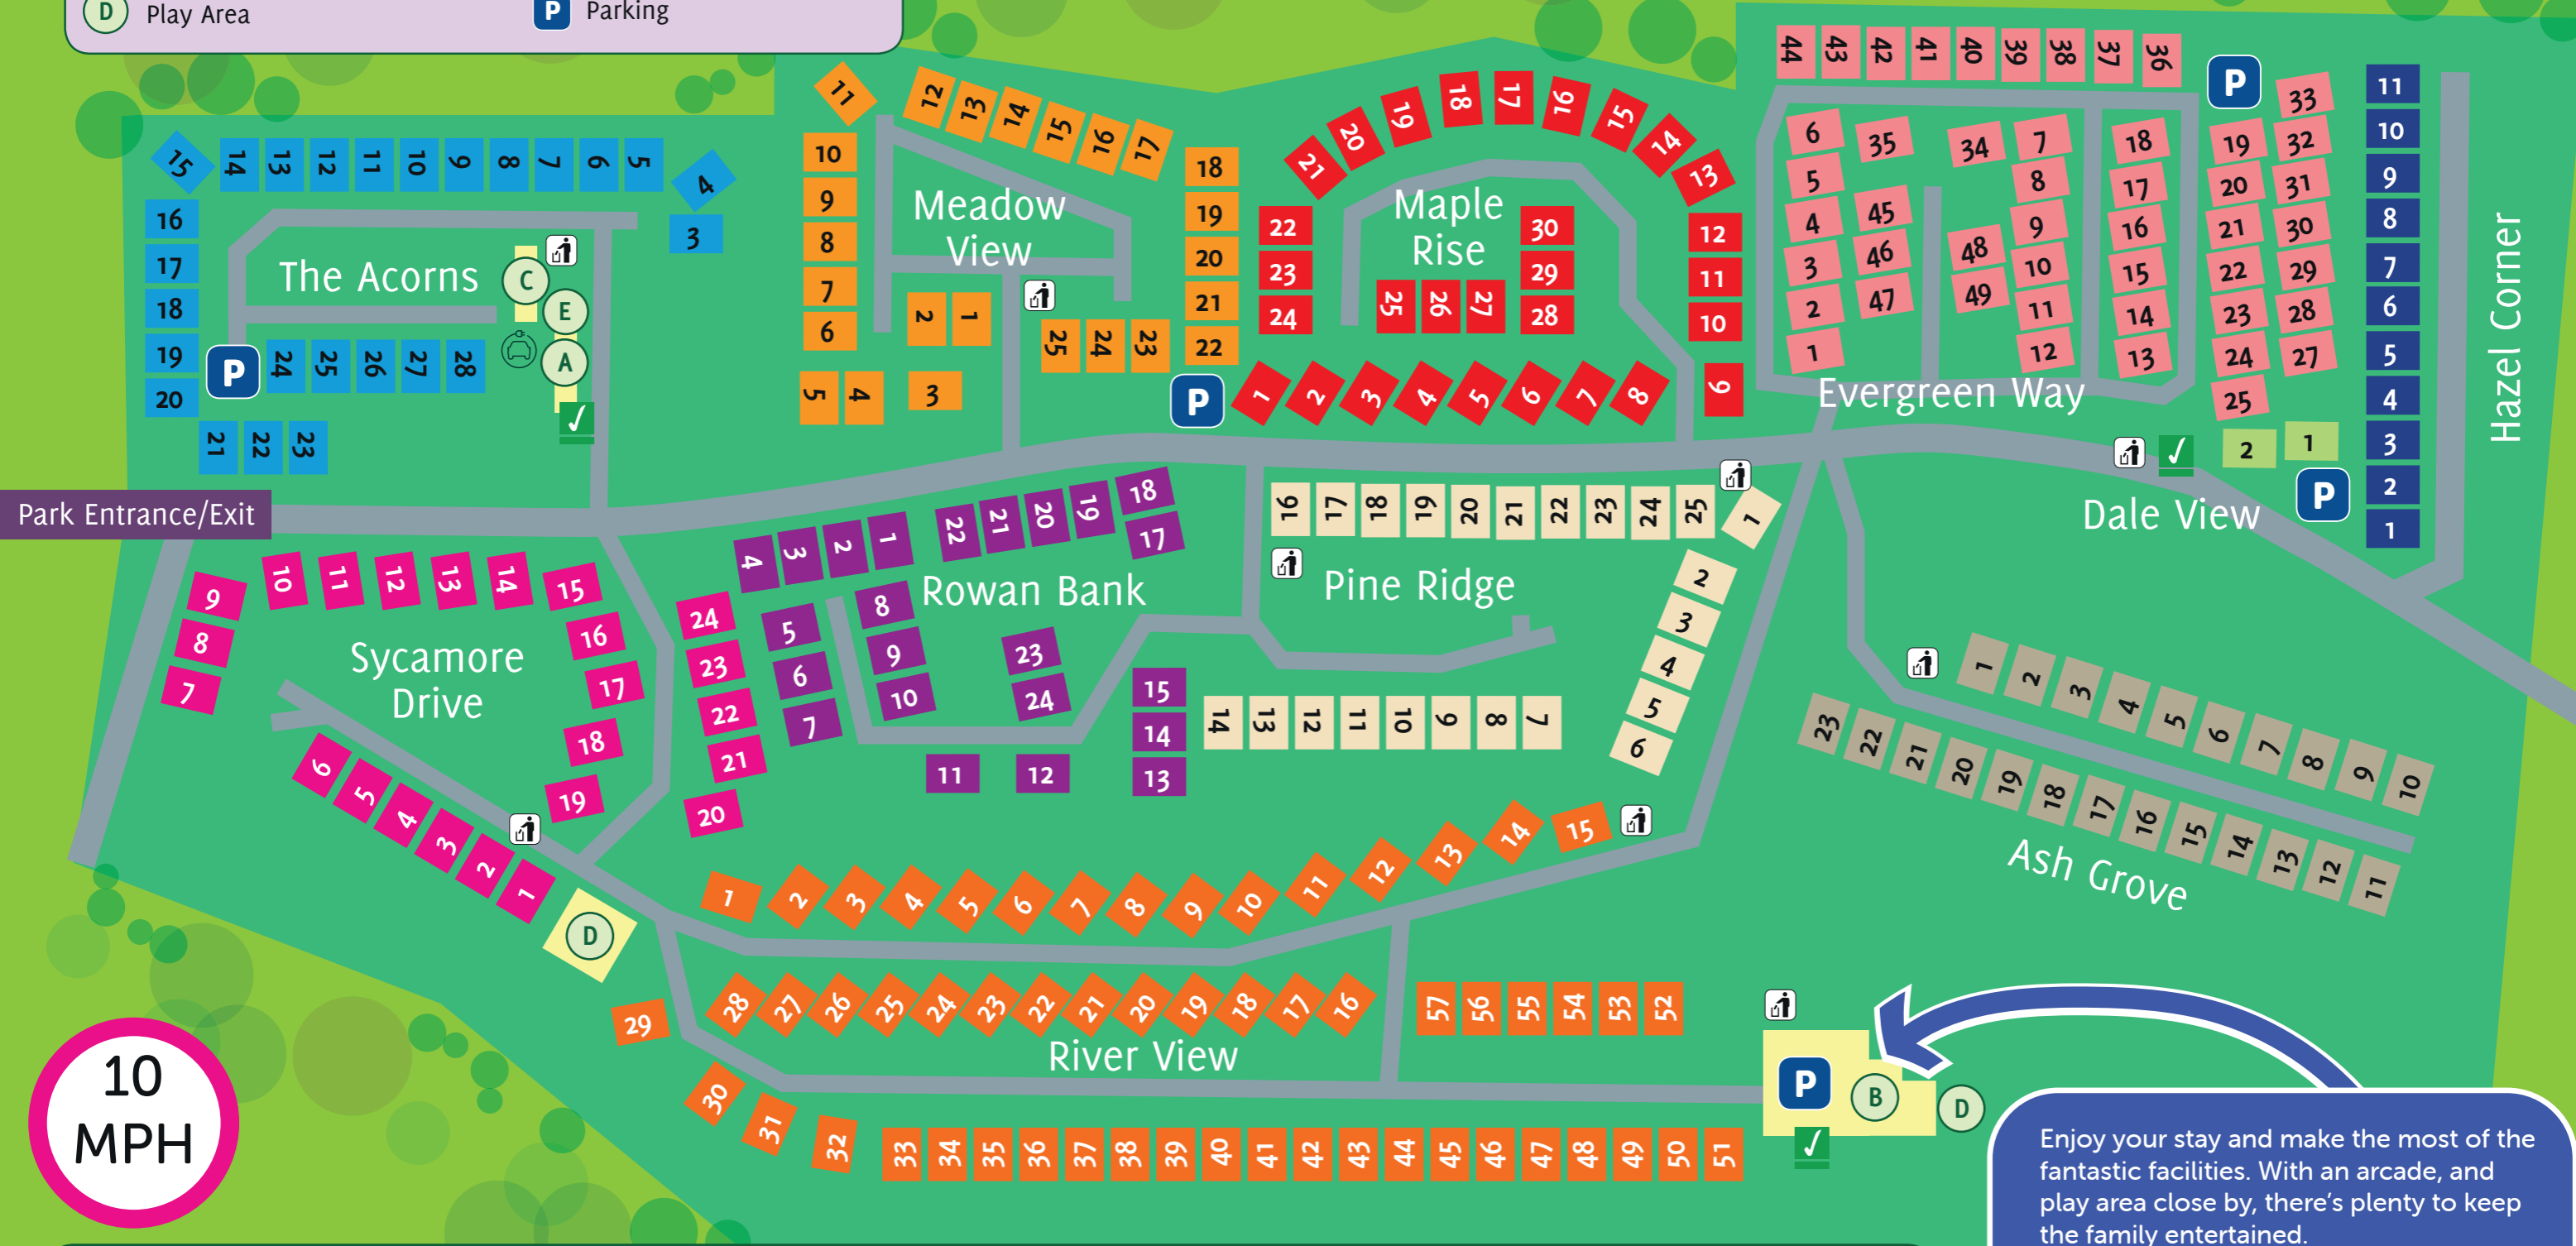

Map Key

A Reception/Holiday Home Sales	E Owners lounge
B Bar/Restaurant/Arcade	Electric Car Charging
C Launderette	Fire Assembly Point
D Play Area	Bin & Recycling Points
	P Parking

10 MPH

The Acorns	Sycamore Drive	Rowan Bank	River View	Pine Ridge	Dale View
Meadow View	Maple Rise	Evergreen Way	Ash Grove	Hazel Corner	

Enjoy your stay and make the most of the fantastic facilities. With an arcade, and play area close by, there's plenty to keep the family entertained.

You'll also find the Riverview Bar & Grill where you can enjoy freshly cooked meals and refreshments.