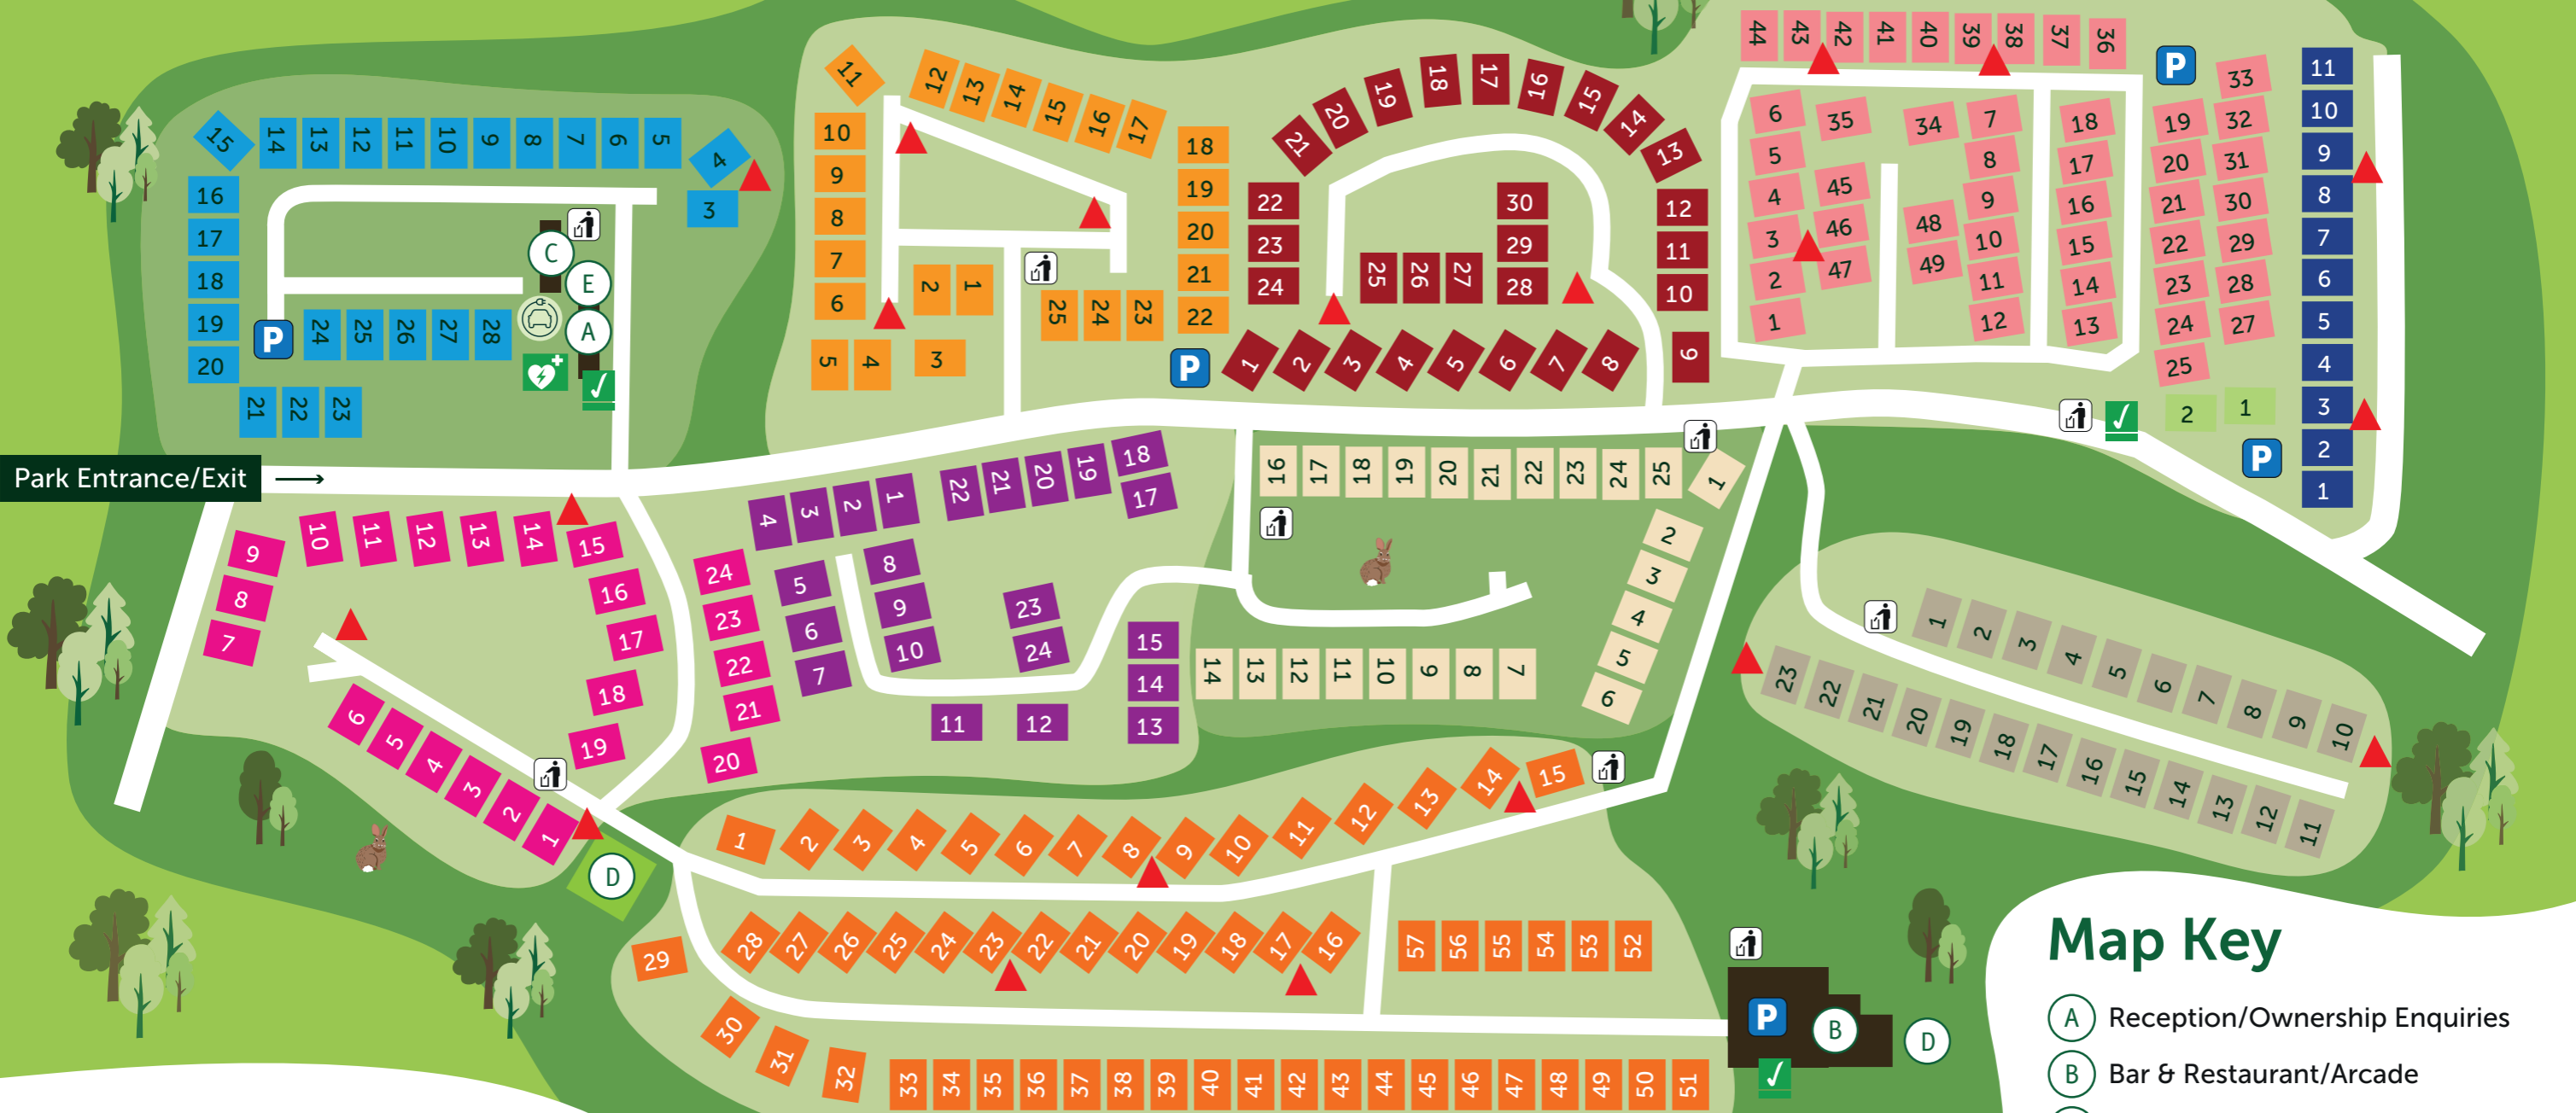

Heather View Leisure Park

Park Areas

- | | |
|---|---|
| ■ The Acorns | ■ Sycamore Drive |
| ■ Meadow View | ■ Maple Rise |
| ■ Rowan Bank | ■ Pine Ridge |
| ■ Evergreen Way | ■ Hazel Corner |
| ■ River View | ■ Dale View |
| | ■ Ash Grove |

Map Key

- A Reception/Ownership Enquiries
- B Bar & Restaurant/Arcade
- C Laundrette
- D Play Area
- E Owners Lounge
- Electric Car Charging
- Fire Assembly Point
- Bin & Recycling Points
- P Parking
- Defibrillator
- Fire Equipment