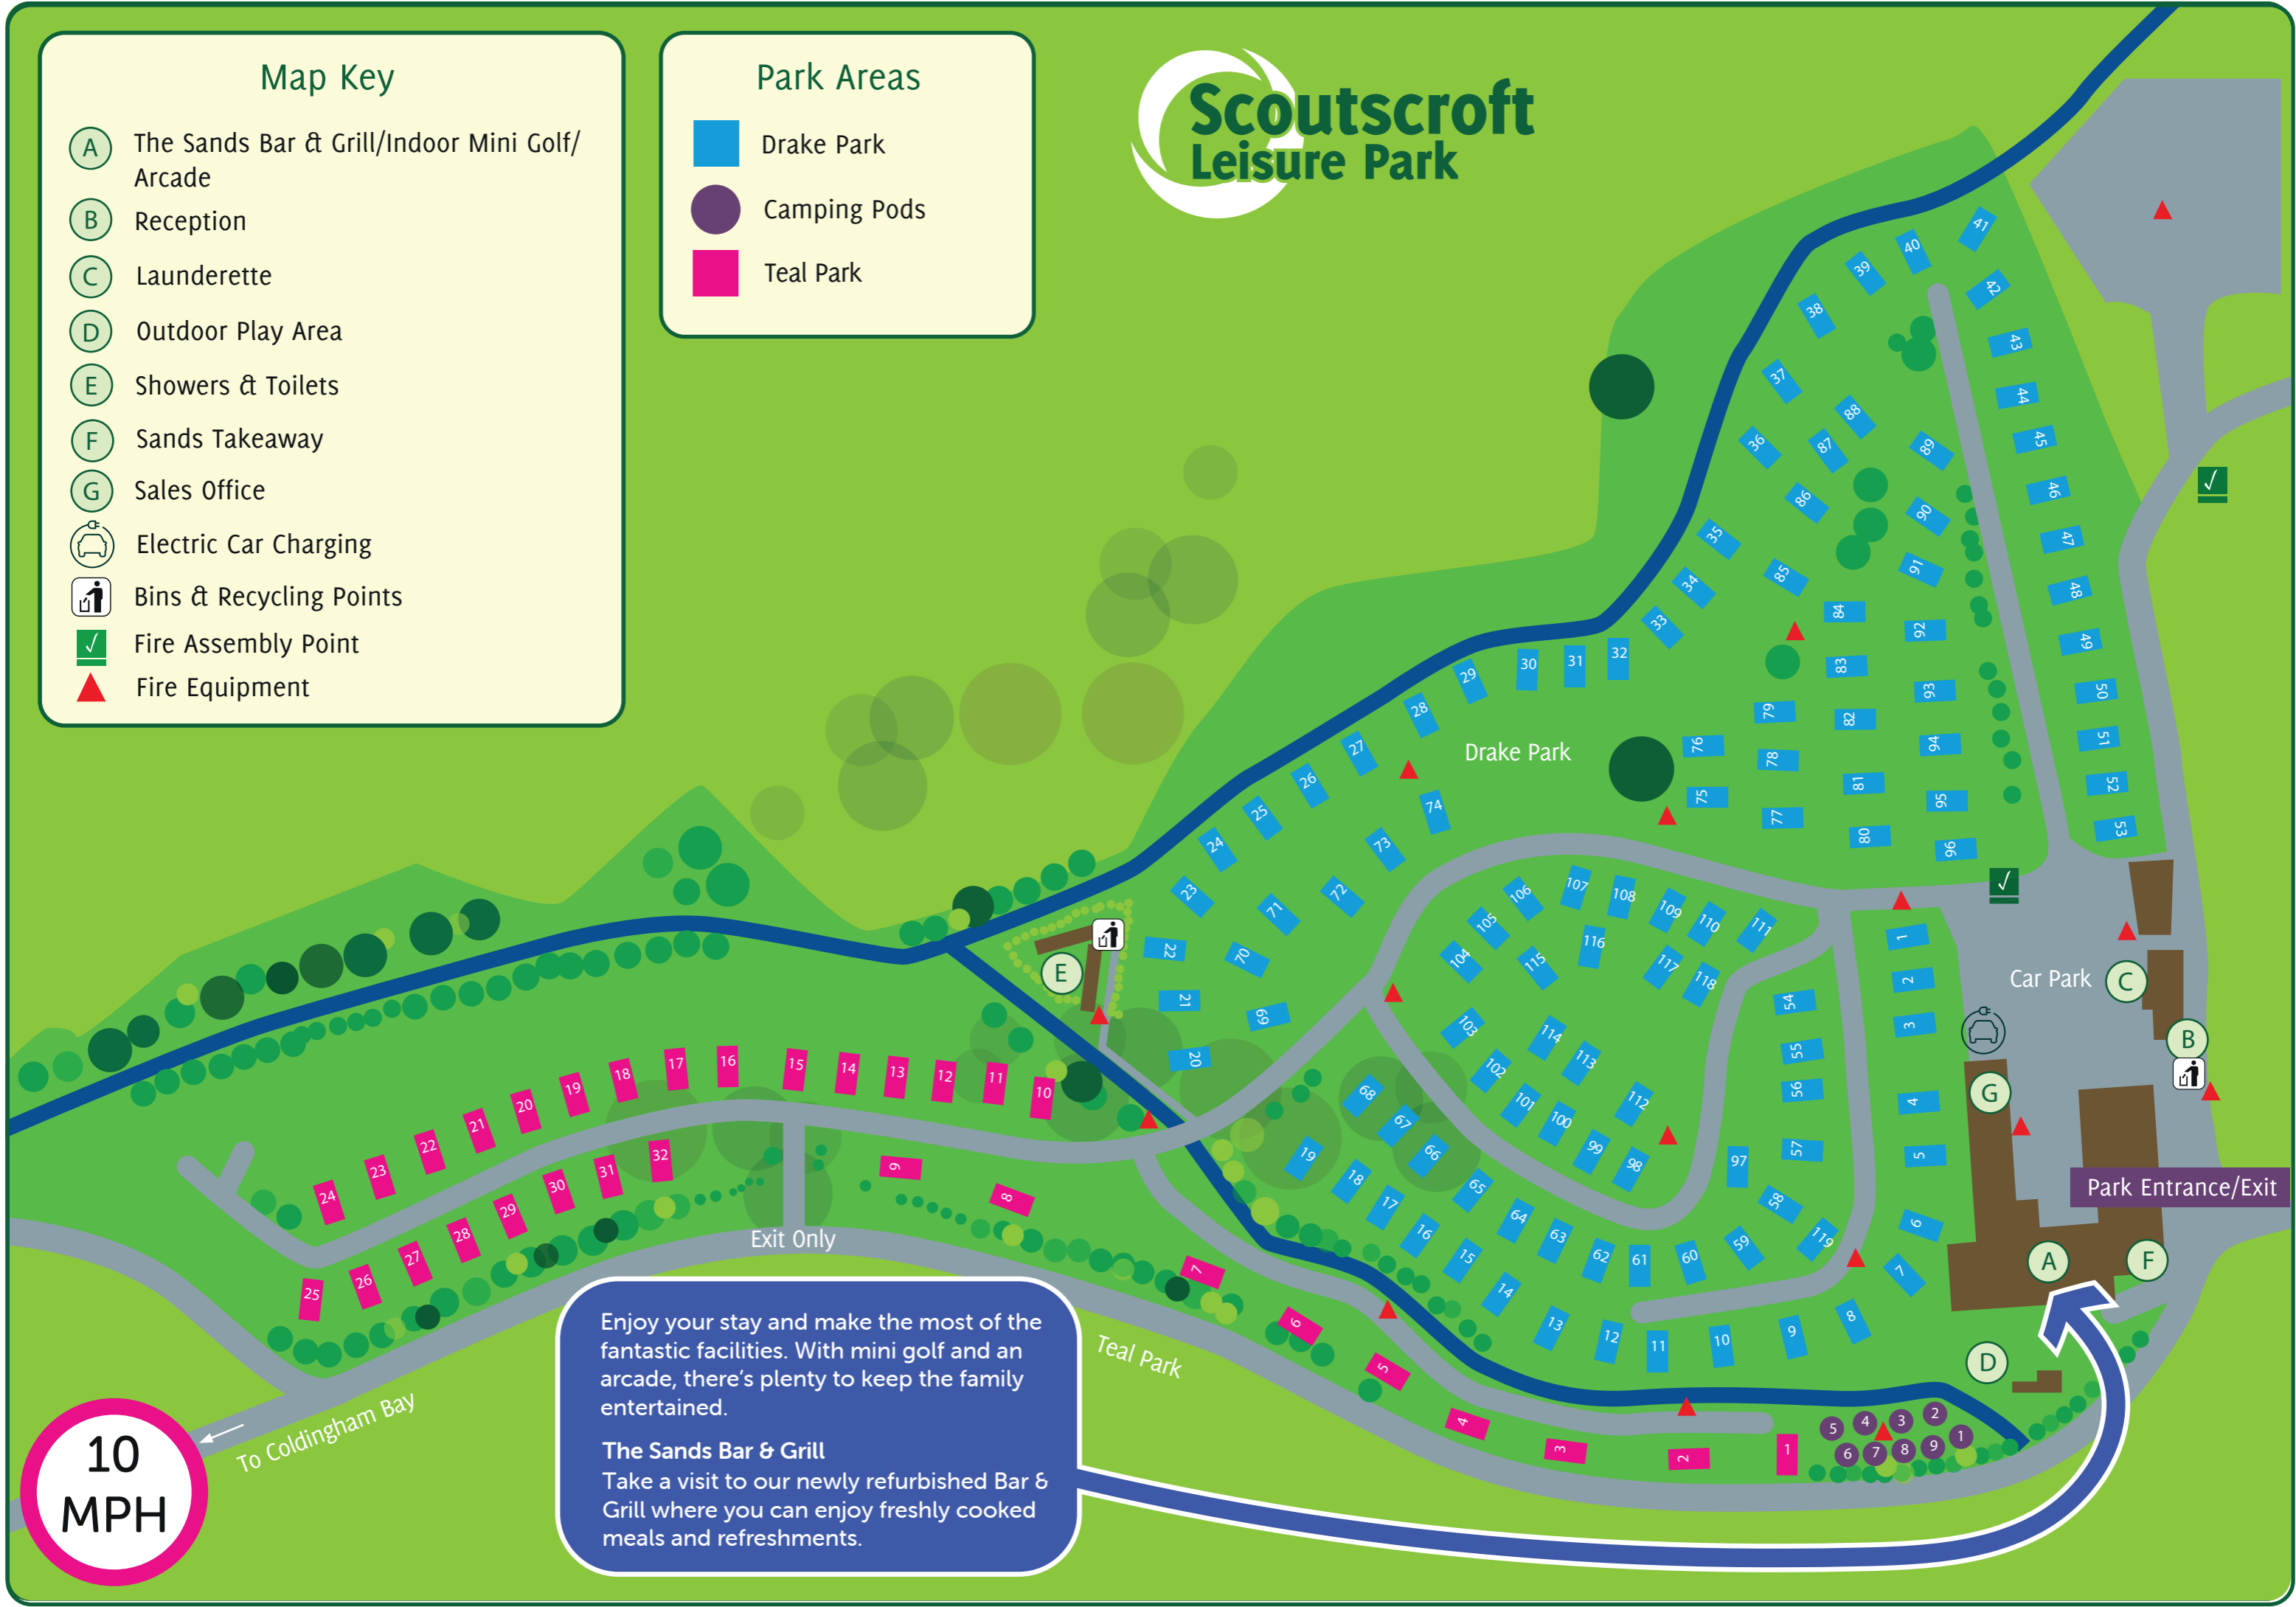

Scoutscroft Leisure Park

Map Key

- (A) The Sands Bar & Grill/Indoor Mini Golf/Arcade
- (B) Reception
- (C) Launderette
- (D) Outdoor Play Area
- (E) Showers & Toilets
- (F) Sands Takeaway
- (G) Sales Office
-  Electric Car Charging
-  Bins & Recycling Points
-  Fire Assembly Point
-  Fire Equipment

Park Areas

-  Drake Park
-  Camping Pods
-  Teal Park

Enjoy your stay and make the most of the fantastic facilities. With mini golf and an arcade, there's plenty to keep the family entertained.

The Sands Bar & Grill
Take a visit to our newly refurbished Bar & Grill where you can enjoy freshly cooked meals and refreshments.

10
MPH

To Coldingham Bay

Exit Only

Teal Park

Drake Park

Car Park

Park Entrance/Exit